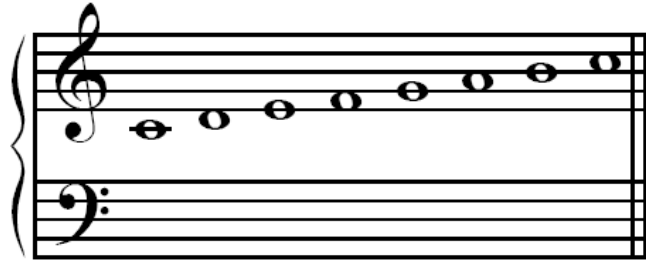

MusIQ Club Beginner Level 3B

C Major Scale

Now that you know how to play a C Major Scale using the Secret Code, let's practice drawing the notes of the C Scale on the Grand Staff.

Copy the example above to draw the notes of the C Scale going up on the Treble Clef, starting on Middle C.

Use whole notes to draw the C Scale going down in the Bass Clef, starting on Middle C.

Secret Code Detectives

There is 1 mistake in each C Scale below.
Can you find and circle the mistake?