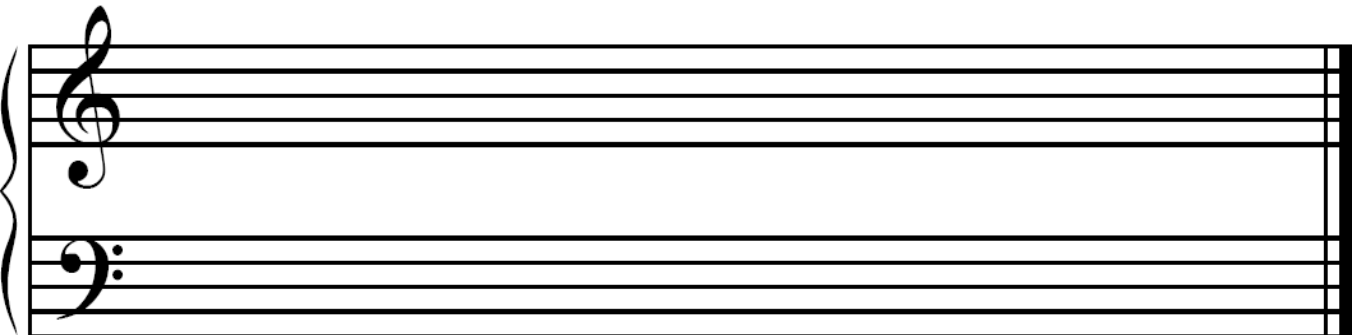

MusIQ Club Beginner Level 3B

C Major Scale

Now that you know how to play a C Major Scale using the Secret Code, let's practice drawing the notes of the C Scale on the Grand Staff.

Copy the example above to draw the notes of the C Scale going up on the Treble Clef, starting on Middle C.

Use whole notes to draw the C Scale going down in the Bass Clef, starting on Middle C.

Secret Code Detectives

There is 1 mistake in each C Scale below.
Can you find and circle the mistake?